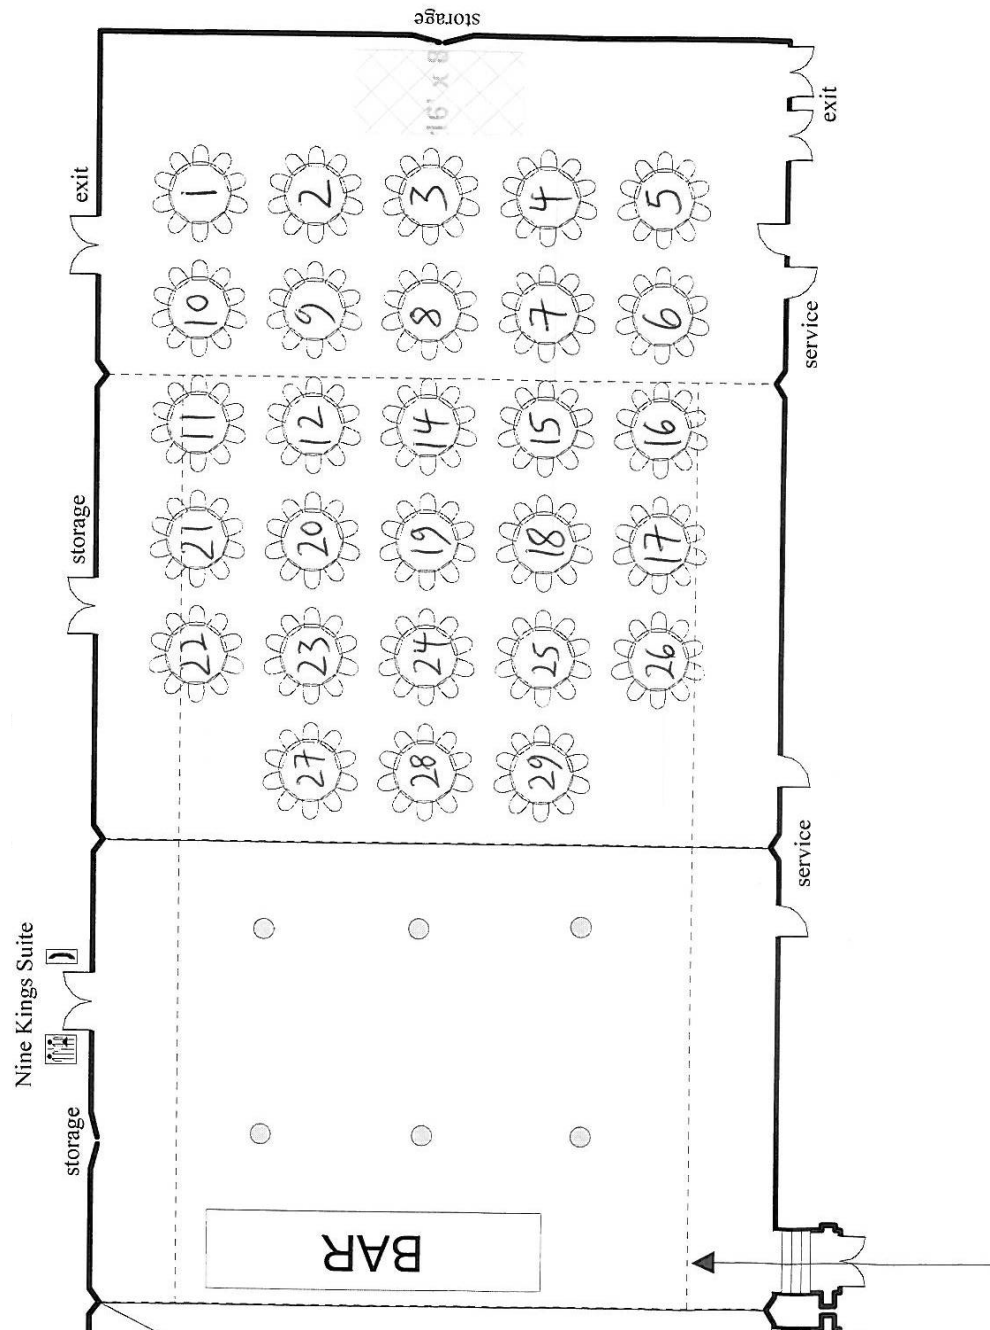

The Forty Club Annual Dinner

The Westbourne Suite
The Royal Lancaster Hotel
Friday 17th October 2008
6.15 for 6.45pm

Charles Fry
President of The Forty Club
will be in the Chair

Westbourne Suite Layout and Seating Plans